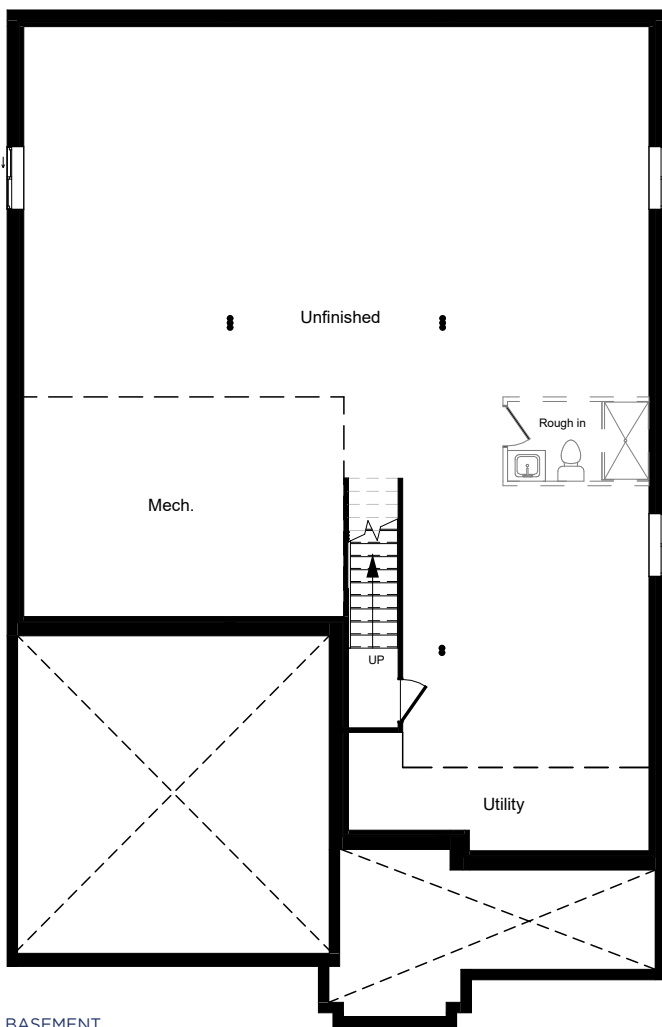

THE GRENADIER

2,000 SQ.FT.

BUNGALOW | LIMITED SERIES

3  | 2  | 2 

COMING SOON

ALL CARACO HOMES INCLUDE:

- 9' main floor wall height
- Quartz countertops in kitchen and bathrooms (Level 1)
- Stainless undermount kitchen sink
- Extended upper kitchen cabinets
- 7 pot lights (3 in the kitchen and 4 in the living room)
- 2 pendants over the kitchen island
- Basement bathroom rough-in

LIMITED SERIES HOMES INCLUDE:

- Approximately 9' ceilings on both the main floor and basement
- Stone counter and cabinet vanity in powder room
- Electric fireplace