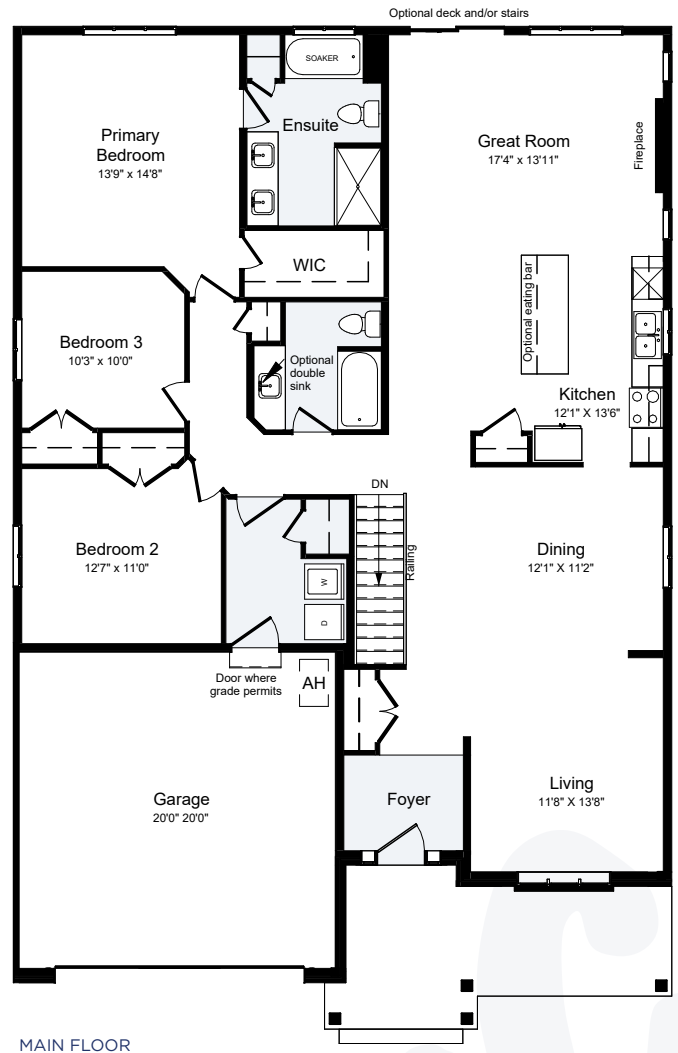

THE GRENADIER

2,000 SQ.FT.

BUNGALOW | LIMITED SERIES

3  | 2  | 2 

COMING SOON

ALL CARACO HOMES INCLUDE:

- 9' main floor wall height
- Quartz countertops in kitchen and bathrooms (Level 1)
- Stainless undermount kitchen sink
- Extended upper kitchen cabinets
- 7 pot lights (3 in the kitchen and 4 in the living room)
- 2 pendants over the kitchen island
- Basement bathroom rough-in

LIMITED SERIES HOMES INCLUDE:

- Approximately 9' ceilings on both the main floor and basement
- Stone counter and cabinet vanity in powder room
- Electric fireplace